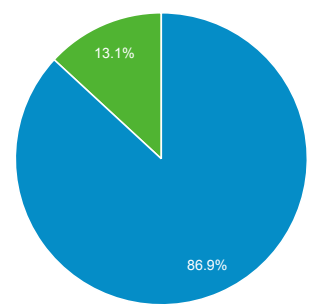

Users 61.66% 18,437 vs 11,405	New Users 60.44% 17,899 vs 11,156	Sessions 69.91% 22,180 vs 13,054
Number of Sessions per User 5.10% 1.20 vs 1.14	Pageviews 127.39% 60,609 vs 26,654	Pages / Session 33.83% 2.73 vs 2.04
Avg. Session Duration 73.31% 00:02:15 vs 00:01:18	Bounce Rate -13.53% 54.55% vs 63.08%	

■ New Visitor ■ Returning Visitor

Jun 1, 2020 - Jun 30, 2020

May 1, 2020 - May 31, 2020